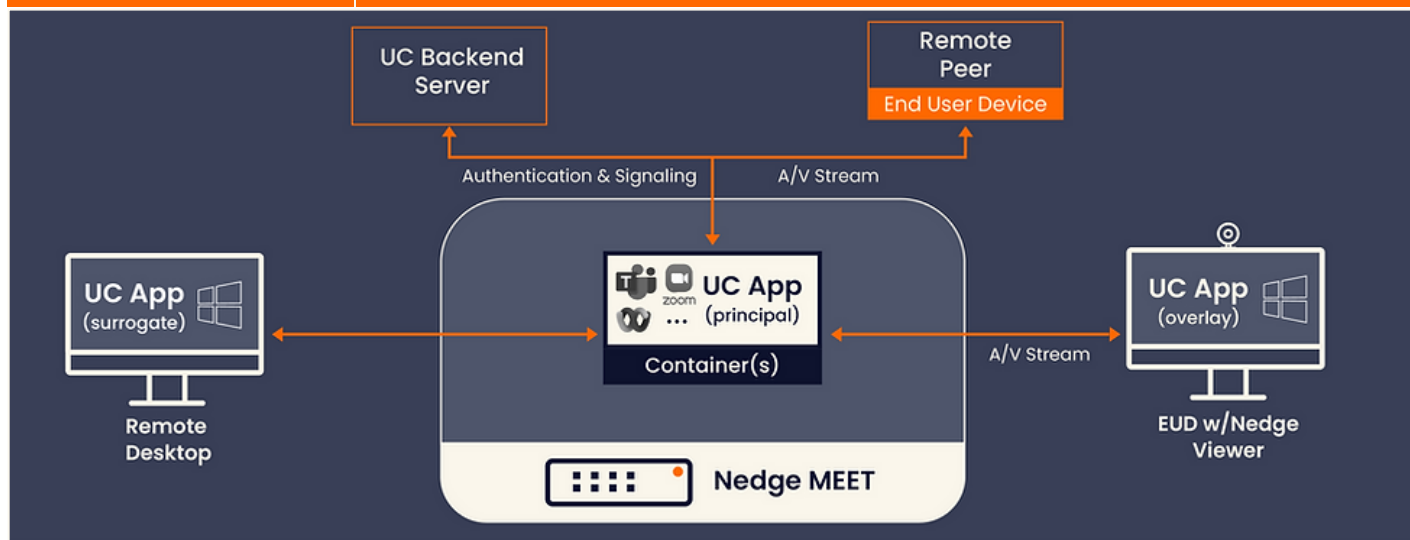

Optimal UC App Usage

Nedge's **MEET** is an edge-based, plugin-free media optimization solution for cloud VDI, supporting access to all UC apps with minimal latency with a Tera2 device, similar to what a high-powered Windows desktop delivers.

Edge-Based Platform ROI

Nedge's multi-purpose platform offloads and optimizes complex cloud apps (e.g., Zoom) – lowering IT TCO, heightening organizational control, and enhancing compliance with Zero Trust Architecture. With a little-to-no subscription fee, Nedge provides an immediate ROI by enhancing and extending the life of your Tera2 devices and current VDI.

MEET diagram below – first-time ever access to UC Apps with Tera2 devices.

Nedge MAP	Edge-based protocol translation (e.g, PCoIP<>Blast)
Nedge SURF	VM-based isolation on the Edge for safe(r) browsing
Nedge MEET	Edge-based, plugin-free Media Optimization for VDI UC

Use Case & Benefits

With Nedge's **MEET**, users can use UC Apps (like Zoom) directly from their Tera2 devices. As such, such users will be able to communicate and collaborate online just as users of high-powered devices ("thick clients").